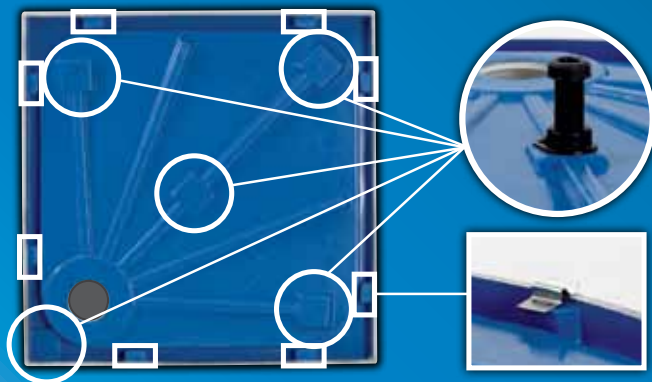

QUADRANT SHOWER TRAY PANEL

Size (mm)	Product Code	RRP (inc. VAT)
800 x 800 Riser Kit	18130840	£32.90
900 x 900 Riser Kit	18130840	£32.90
900 x 800 Riser Kit	18130840	£32.90
1000 x 800 Riser Kit	18130840	£32.90
1200 x 800 Riser Kit	18130840	£32.90

90mm SHOWER WASTE

Includes	Product Code	RRP (inc. VAT)
Hair trap & chrome cover	18130900	£11.75

LEGS AND PANEL CLIP POSITIONING

www.danbys.co.uk

Plumbing & Heating,
English Street, Hull,
HU3 2DZ
Tel: 01482 599 299
Fax: 01482 599 288